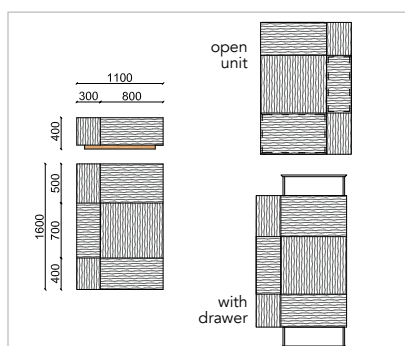

**PLATEA**  
COFFEE TABLE **T805**

**TECHNICAL INFORMATION**

**STRUCTURE:** frame and structure in blockboard and solid wood, all veneered in glossy or matt finish.

**EQUIPMENT:** drawer units with 45°-cut fronts and structure, made of blockboard with laquered drawer bottom and MEMENTO TIP-ON mechanism, veneered open compartments with LED lights, up-and-down BAR mechanism (only on 2000 x 1600 mm version)

**PLATEA**  
COFFEE TABLE T805

**PLATEA**

An elegant combination of glossy and opaque concealed elements for this low lounge table that is easy to configure.

**PLATEA**

Un'elegante combinazione di lucidi ed opachi a scomparsa per questo tavolo basso da lounge, semplice da configurare.

**BAR**

Up-and-down system with remote control, mirror interior (only available on 2000 x 1600 mm version).

**BAR**

Sistema saliscendi con telecomando, interno in specchio (disponibile solo nella versione 2000 x 1600 mm).

PLATEA COFFEE TABLE	DIMENSIONS		
	W	D	H
mm	900	500	400
mm	1100	500	400
mm	900	1100	400
mm	1100	1100	400
mm	1100	1600	400
mm	2000	1600	400

Technical Folder **T805** 2022\_Sept