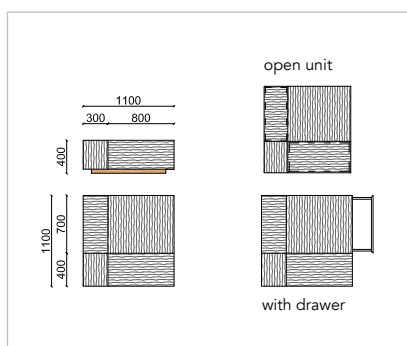

**PLATEA**  
COFFEE TABLE **T805**

**TECHNICAL INFORMATION**

**STRUCTURE:** frame and structure in blockboard and solid wood, all veneered in glossy or matt finish.

**EQUIPMENT:** drawer units with 45°-cut fronts and structure, made of blockboard with laquered drawer bottom and MEMENTO TIP-ON mechanism, veneered open compartments with LED lights, up-and-down BAR mechanism (only on 2000 x 1600 mm version)

**BAR**

Up-and-down system with remote control, mirror interior (only available on 2000 x 1600 mm version).

**BAR**

Sistema saliscendi con telecomando, interno in specchio (disponibile solo nella versione 2000 x 1600 mm).

PLATEA COFFEE TABLE	DIMENSIONS		
	W	D	H
mm	900	500	400
mm	1100	500	400
mm	900	1100	400
mm	1100	1100	400
mm	1100	1600	400
mm	2000	1600	400

Technical Folder **T805** 2022\_Sept