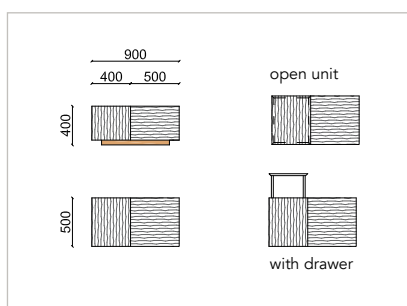

**PLATEA**  
COFFEE TABLE **T805**

**TECHNICAL INFORMATION**

**STRUCTURE:** frame and structure in blockboard and solid wood, all veneered in glossy or matt finish.

**EQUIPMENT:** drawer units with 45°-cut fronts and structure, made of blockboard with laquered drawer bottom and MEMENTO TIP-ON mechanism, veneered open compartments with LED lights, up-and-down BAR mechanism (only on 2000 x 1600 mm version)

**PLATEA**  
COFFEE TABLE T805

**PLATEA**

An elegant combination of glossy and opaque concealed elements for this low lounge table that is easy to configure.

**PLATEA**

Un'elegante combinazione di lucidi ed opachi a scomparsa per questo tavolo basso da lounge, semplice da configurare.

**BAR**

Up-and-down system with remote control, mirror interior (only available on 2000 x 1600 mm version).

**BAR**

Sistema saliscendi con telecomando, interno in specchio (disponibile solo nella versione 2000 x 1600 mm).

PLATEA COFFEE TABLE	DIMENSIONS		
	W	D	H
mm	900	500	400
mm	1100	500	400
mm	900	1100	400
mm	1100	1100	400
mm	1100	1600	400
mm	2000	1600	400

Technical Folder **T805** 2022\_Sept