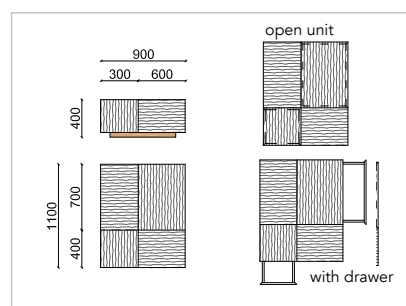

**PLATEA**  
COFFEE TABLE **T805**

**TECHNICAL INFORMATION**

**STRUCTURE:** frame and structure in blockboard and solid wood, all veneered in glossy or matt finish.

**EQUIPMENT:** drawer units with 45°-cut fronts and structure, made of blockboard with laquered drawer bottom and MEMENTO TIP-ON mechanism, veneered open compartments with LED lights, up-and-down BAR mechanism (only on 2000 x 1600 mm version)

**PLATEA**  
COFFEE TABLE T805

**PLATEA**

An elegant combination of glossy and opaque concealed elements for this low lounge table that is easy to configure.

**PLATEA**

Un'elegante combinazione di lucidi ed opachi a scomparsa per questo tavolo basso da lounge, semplice da configurare.

**BAR**

Up-and-down system with remote control, mirror interior (only available on 2000 x 1600 mm version).

**BAR**

Sistema saliscendi con telecomando, interno in specchio (disponibile solo nella versione 2000 x 1600 mm).

PLATEA COFFEE TABLE	DIMENSIONS		
	W	D	H
mm	900	500	400
mm	1100	500	400
mm	900	1100	400
mm	1100	1100	400
mm	1100	1600	400
mm	2000	1600	400

Technical Folder **T805** 2022\_Sept