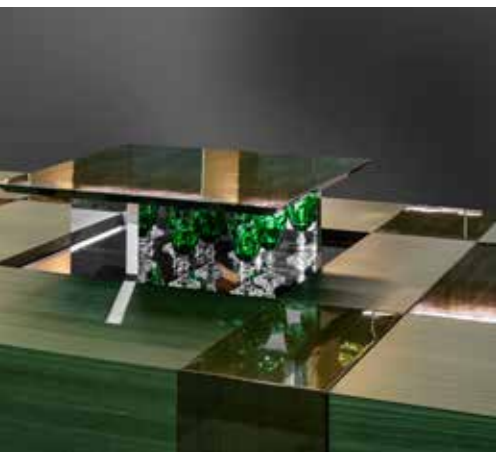

**PLATEA**  
COFFEE TABLE **T805**

**TECHNICAL INFORMATION**

**STRUCTURE:** frame and structure in blockboard and solid wood, all veneered in glossy or matt finish.

**EQUIPMENT:** drawer units with 45°-cut fronts and structure, made of blockboard with laquered drawer bottom and MEMENTO TIP-ON mechanism, veneered open compartments with LED lights, up-and-down BAR mechanism (only on 2000 x 1600 mm version)

**PLATEA**  
COFFEE TABLE T805

**PLATEA**

An elegant combination of glossy and opaque concealed elements for this low lounge table that is easy to configure.

**PLATEA**

Un'elegante combinazione di lucidi ed opachi a scomparsa per questo tavolo basso da lounge, semplice da configurare.