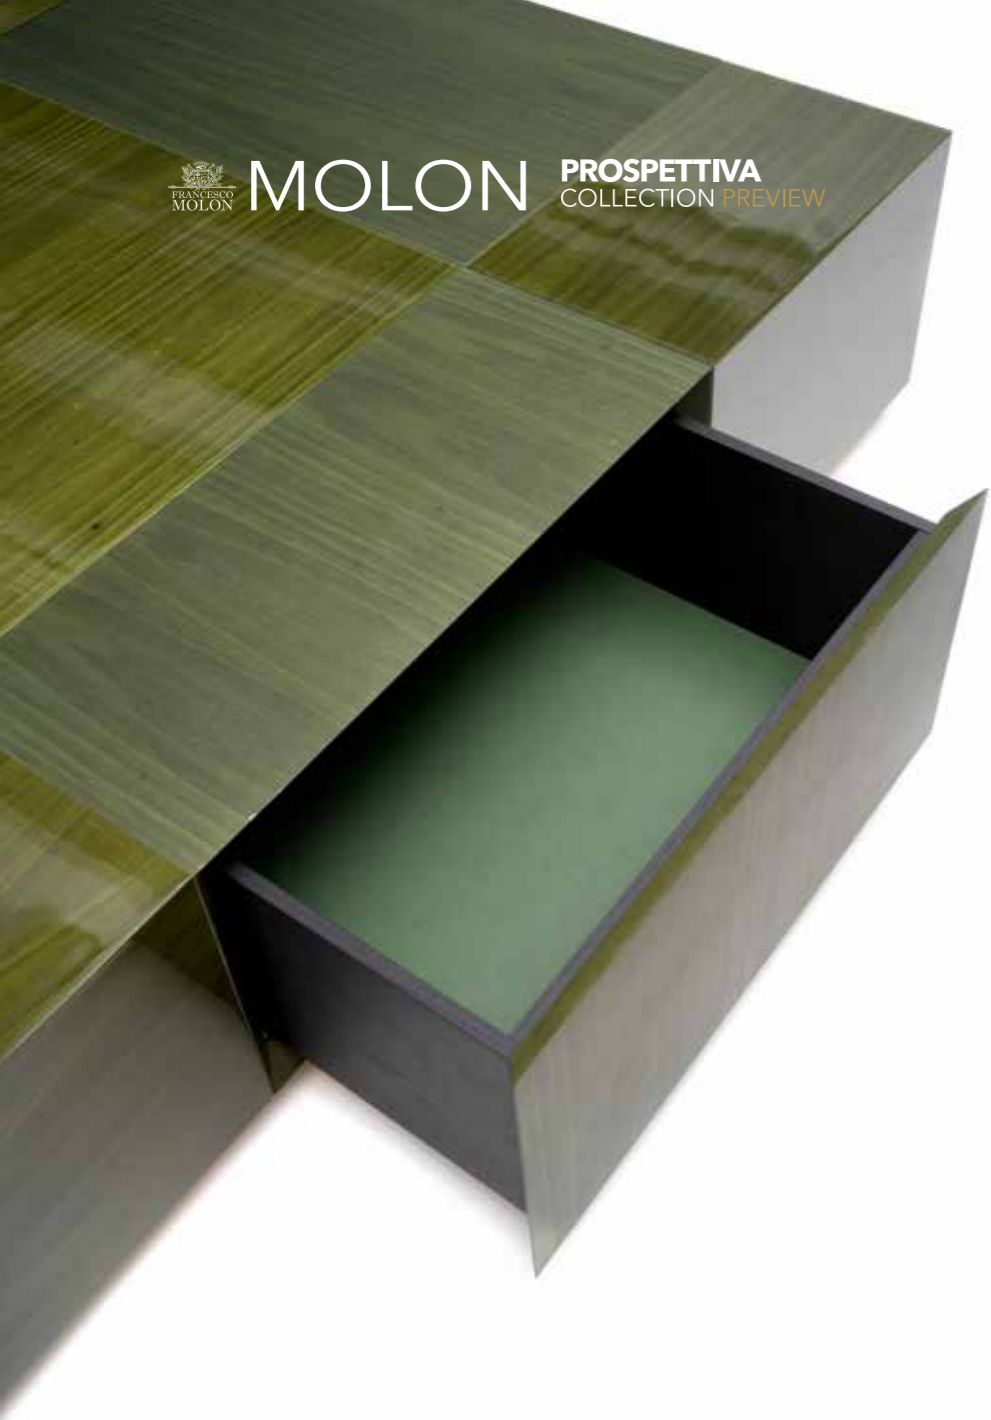

MOLON

**PROSPETTIVA**  
COLLECTION  
by Nicola Gallizia

**PLATEA**  
COFEE TABLE

---

**PLATEA**

Platea offers multiple modular configurations to satisfy the most discerning clientele in the sofa area; from minimalist combinations to large areas equipped with drawers, open compartments, and mechanised concealed elements.

**PLATEA**

Platea offre molteplici configurazioni modulari per soddisfare la clientela più esigente nella zona sofa; da combinazioni minimali ad ampie superfici attrezzate con cassetti, vani a giorno ed elementi a scomparsa meccanizzati.

**MOLON**

**PROSPETTIVA**  
COLLECTION **PREVIEW**

**COMBINATION**

gloss and matt to enhance the beauty of BOLIVAR, KALU and OAK the woods selected for Platea.

**MECHANISM**

lifting bar element activated by REMOTE CONTROL (2000 x 1600 version only)

**PLATEA**  
COFFEE TABLE **T805**

**TECHNICAL INFORMATION**

**STRUCTURE:** frame and structure in blockboard and solid wood, all veneered in glossy or matt finish.

**EQUIPMENT:** drawer units with 45°-cut fronts and structure, made of blockboard with laquered drawer bottom and MEMENTO TIP-ON mechanism, veneered open compartments with LED lights, up-and-down BAR mechanism (only on 2000 x 1600 mm version)