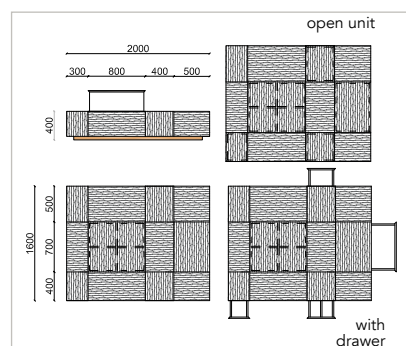

**PLATEA**  
COFFEE TABLE **T805**

**TECHNICAL INFORMATION**

**STRUCTURE:** frame and structure in blockboard and solid wood, all veneered in glossy or matt finish.

**EQUIPMENT:** drawer units with 45°-cut fronts and structure, made of blockboard with laquered drawer bottom and MEMENTO TIP-ON mechanism, veneered open compartments with LED lights, up-and-down BAR mechanism (only on 2000 x 1600 mm version)

**BAR**

Up-and-down system with remote control, mirror interior (only available on 2000 x 1600 mm version).

**BAR**

Sistema saliscendi con telecomando, interno in specchio (disponibile solo nella versione 2000 x 1600 mm).

PLATEA COFFEE TABLE	DIMENSIONS		
	W	D	H
mm	900	500	400
mm	1100	500	400
mm	900	1100	400
mm	1100	1100	400
mm	1100	1600	400
mm	2000	1600	400

Technical Folder **T805** 2022\_Sept