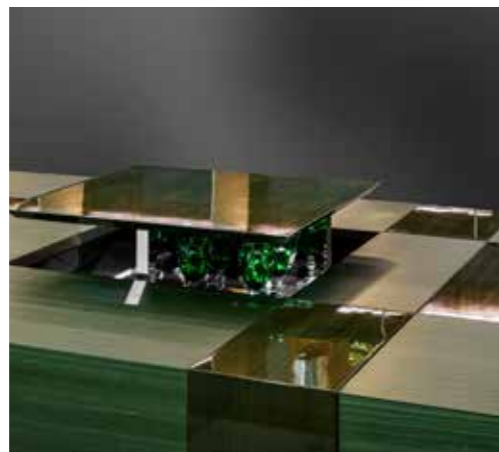

**PLATEA**  
COFFEE TABLE **T805**

**TECHNICAL INFORMATION**

**STRUCTURE:** frame and structure in blockboard and solid wood, all veneered in glossy or matt finish.

**EQUIPMENT:** drawer units with 45°-cut fronts and structure, made of blockboard with laquered drawer bottom and MEMENTO TIP-ON mechanism, veneered open compartments with LED lights, up-and-down BAR mechanism (only on 2000 x 1600 mm version)

**PLATEA**  
COFFEE TABLE T805

**PLATEA**

An elegant combination of glossy and opaque concealed elements for this low lounge table that is easy to configure.

**PLATEA**

Un'elegante combinazione di lucidi ed opachi a scomparsa per questo tavolo basso da lounge, semplice da configurare.